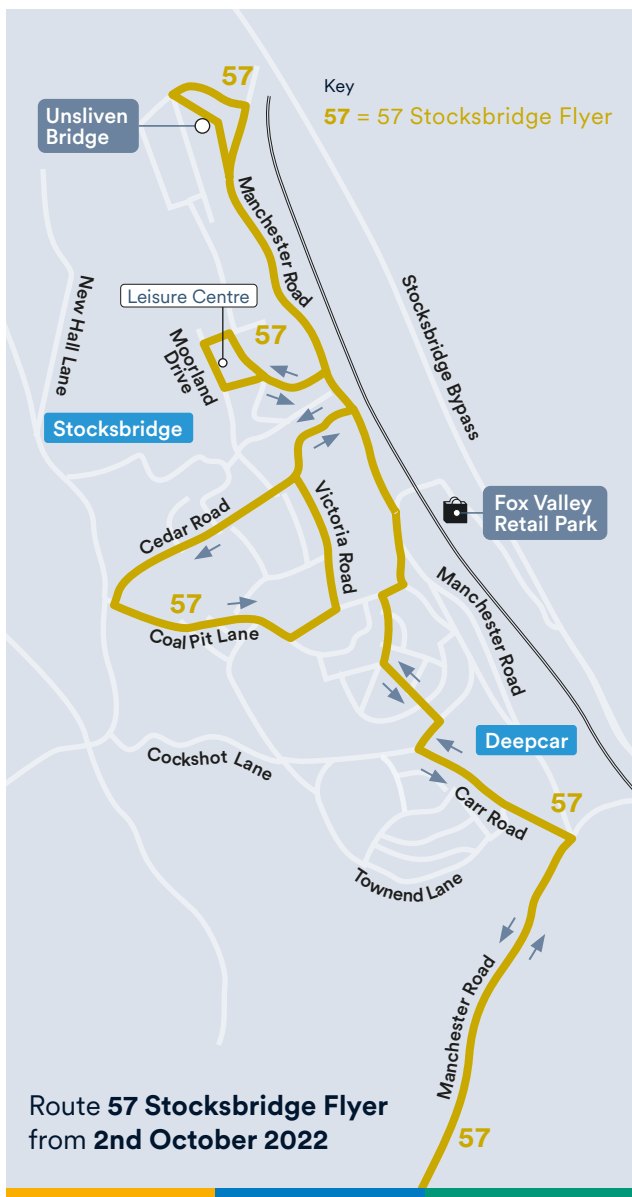

57 Stocksbridge Flyer

Sheffield - Hillsborough - Stocksbridge

To plan your journey,
buy your ticket or find your timetable
visit stagecoachbus.com